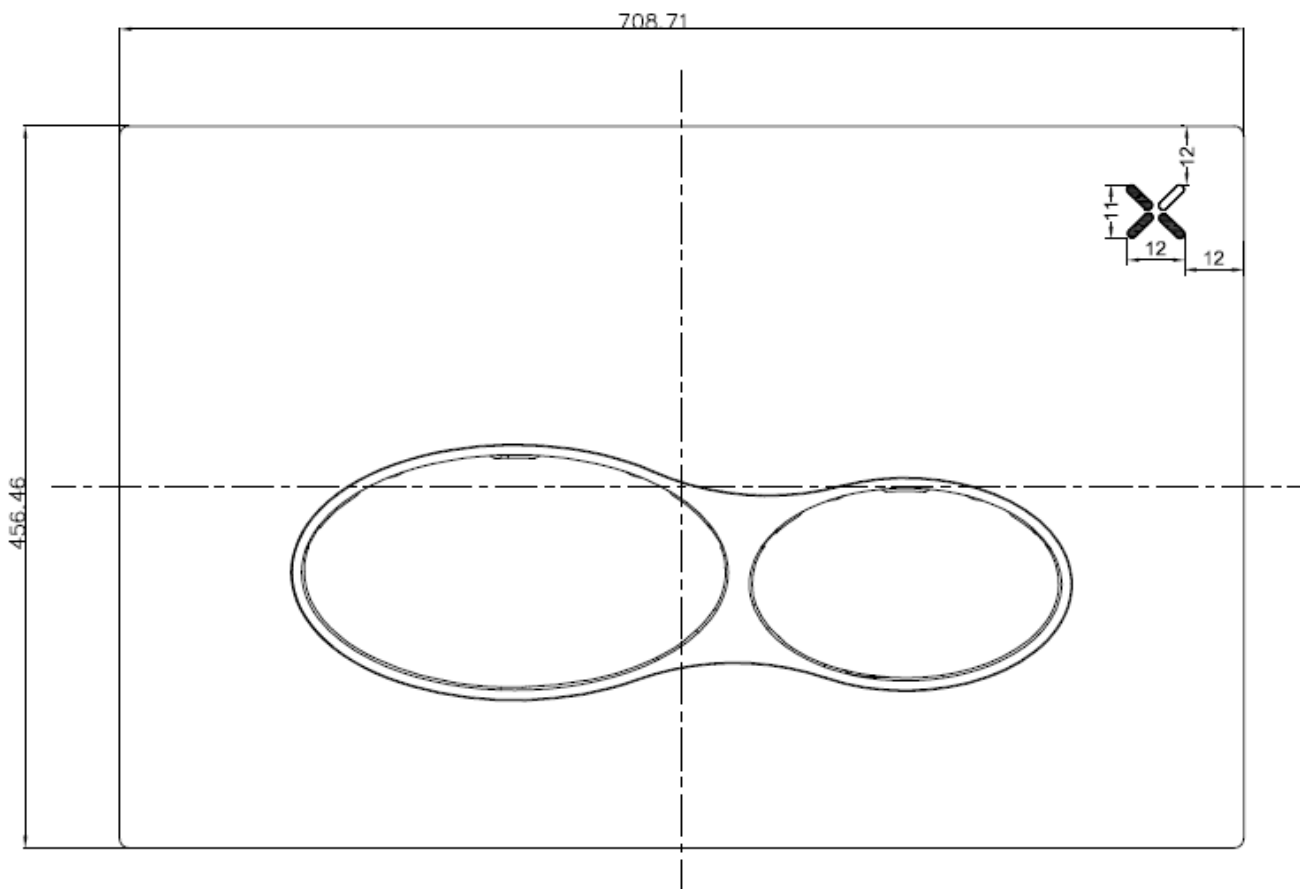

Measurements in millimetres mm
Information updated January 2016
Tel 0345 873 8840

bauhaus[™]

SVELTE Decorative Plate Chrome

USE WITH ALL FRAMES AND WCC CONCEALED CISTERNS

SEFLUSHC